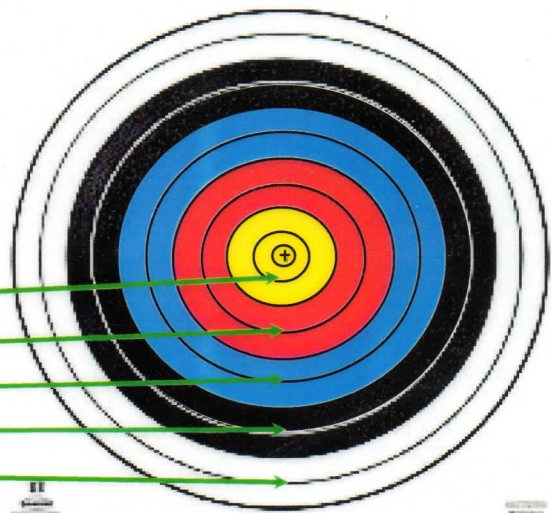

## Outdoor Target Rounds

Distances are shot in yards

122cm faces are used

5 zone scoring is used

**Gold:** scores 9

**Red:** scores 7

**Blue:** scores 5

**Black:** scores 3

**White:** scores 1

DOZENS OF ARROWS TO BE SHOT AT EACH DISTANCE

ROUNDS	100yds	80yds	60yds	50yds	40yds	30yds	20yds	15yds	10yds
York	6	4	2						
Hereford		6	4	2					
Bristol I		6	4	2					
Bristol II			6	4	2				
Bristol III				6	4	2			
Bristol IV					6	4	2		
Bristol V							6	4	2
St George	3	3	3						
Albion		3	3	3					
Windsor			3	3	3				
Short Windsor				3	3	3			
Junior Windsor					3	3	3		
New Western	4	4							
Long Western		4	4						
Western			4	4					
Short Western				4	4				
Junior Western					4	4			
Short Junior Western						4	4		
American			2 1/2	2 1/2	2 1/2				
St Nicolas					4	3			
New National	4	2							
Long National		4	2						
National			4	2					
Short National				4	2				
Junior National					4	2			
Short Junior National						4	2		
New Warwick	2	2							
Long Warwick		2	2						
Warwick			2	2					
Short Warwick				2	2				
Junior Warwick					2	2			
Short Junior Warwick						2	2		