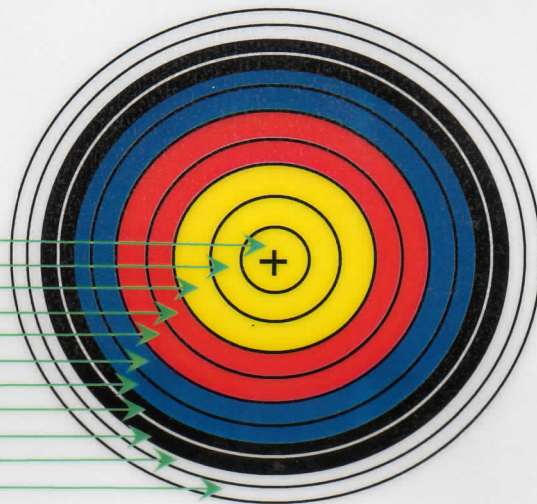

F.I.T.A. & Metric

Outdoor Target Rounds
 Distances are shot in metres
 122cm & 80cm faces are used
 10 zone scoring is used

- X ring Scores 10 - marked as X
- Inner Gold Scores 10
- Outer Gold: Scores 9
- Inner Red: Scores 8
- Outer Red: Scores 7
- Inner Blue: Scores 6
- Outer Blue: Scores 5
- Inner Black: Scores 4
- Outer Black: Scores 3
- Inner White: Scores 2
- Outer White: Scores 1

DOZENS OF ARROWS TO BE SHOT AT EACH DISTANCE													
ROUNDS	122cm Face							80cm Face					
	90m	70m	60m	50m	40m	30m	20m	50m	40m	30m	20m	15m	10m
FITA (Gentlemen)	3	3						3		3			
FITA (Ladies)		3	3					3		3			
Half FITA (Gentlemen)	1 1/2	1 1/2						1 1/2		1 1/2			
Half FITA (Ladies)		1 1/2	1 1/2					1 1/2		1 1/2			
Metric I		3	3					3		3			
Metric II			3	3					3	3			
Metric III				3	3					3	3		
Metric IV					3	3					3		3
Metric V						3	3					3	3
Long Metric (Gents)	3	3											
Long Metric (Ladies)		3	3										
Long Metric I		3	3										
Long Metric II			3	3									
Long Metric III				3	3								
Long Metric IV					3	3							
Long Metric V						3	3						
Short Metric								3		3			
Short Metric I								3		3			
Short Metric II									3	3			
Short Metric III										3	3		
Short Metric IV											3		3
Short Metric V												3	3
Half Metric I		1 1/2	1 1/2					1 1/2		1 1/2			
Half Metric II			1 1/2	1 1/2					1 1/2	1 1/2			
Half Metric III				1 1/2	1 1/2					1 1/2	1 1/2		
Half Metric IV					1 1/2	1 1/2					1 1/2		1 1/2
Half Metric V						1 1/2	1 1/2					1 1/2	1 1/2
FITA 900			2 1/2	2 1/2	2 1/2								
FITA 70m		6											
FITA Standard				3		3							